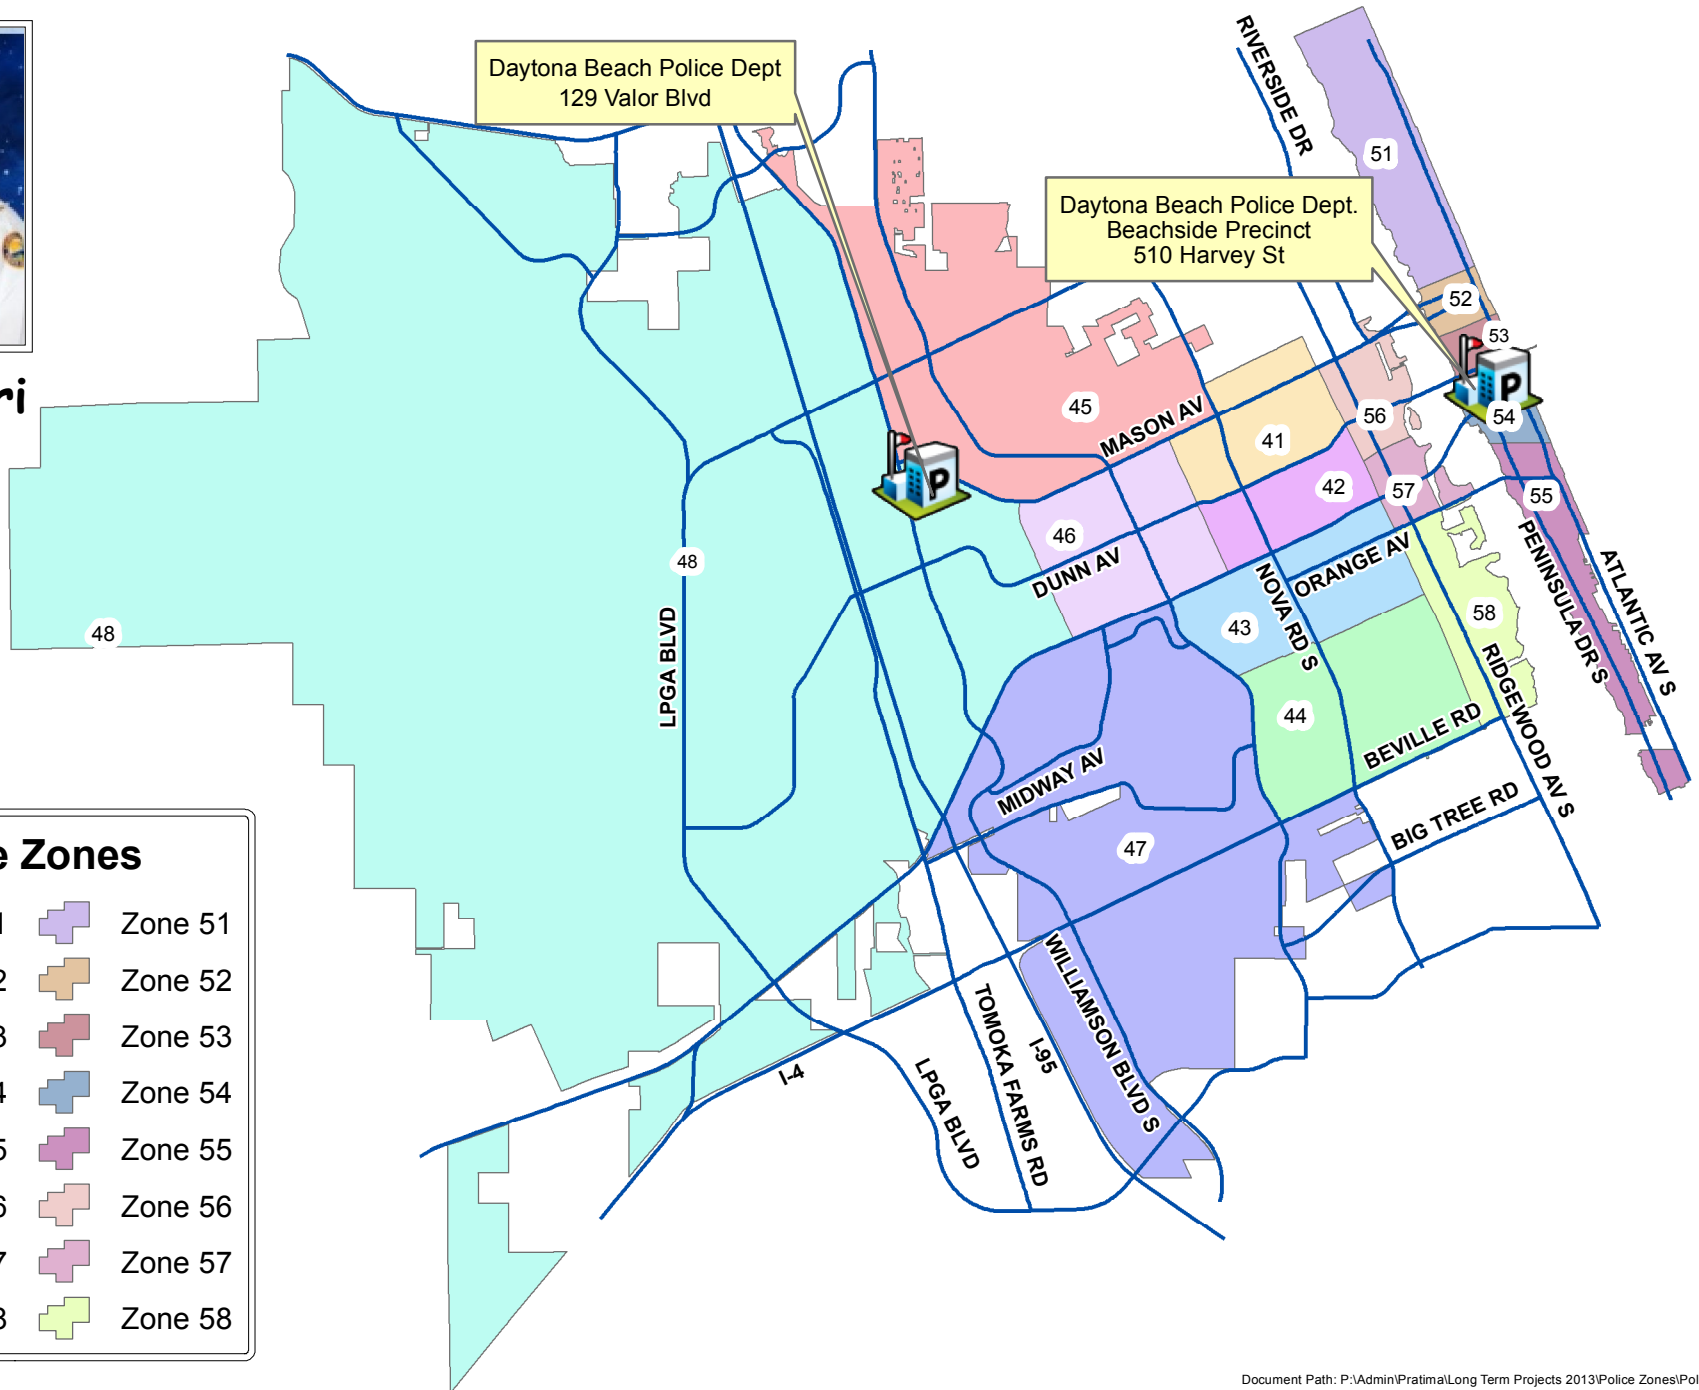

City of Daytona Beach Police Zones

Craig Capri
Police Chief

Police Zones

- | | | | |
|--|---------|--|---------|
| | Zone 41 | | Zone 51 |
| | Zone 42 | | Zone 52 |
| | Zone 43 | | Zone 53 |
| | Zone 44 | | Zone 54 |
| | Zone 45 | | Zone 55 |
| | Zone 46 | | Zone 56 |
| | Zone 47 | | Zone 57 |
| | Zone 48 | | Zone 58 |